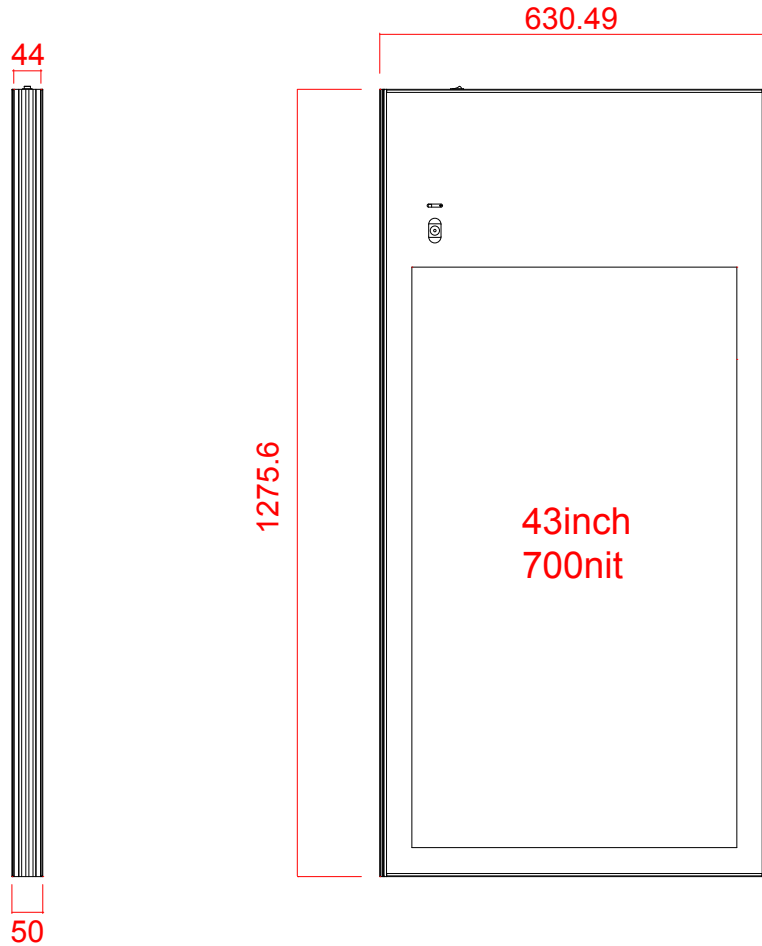

# DIMENSIONS

KDS43-1507

Outline Dimensions

Hanging Bracket Dimensions

# DIMENSIONS

KDS55-1507

Outline Dimensions

Hanging Bracket Dimensions