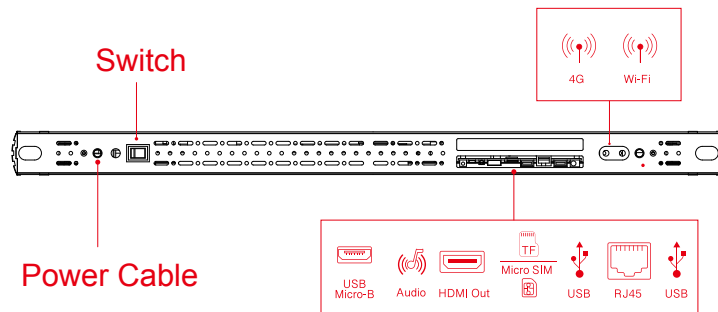

I / O PORTS

KDS43 / 55-1507

Top View

Bottom View

Android Type

**HDMI Input
LCD Controller Board**